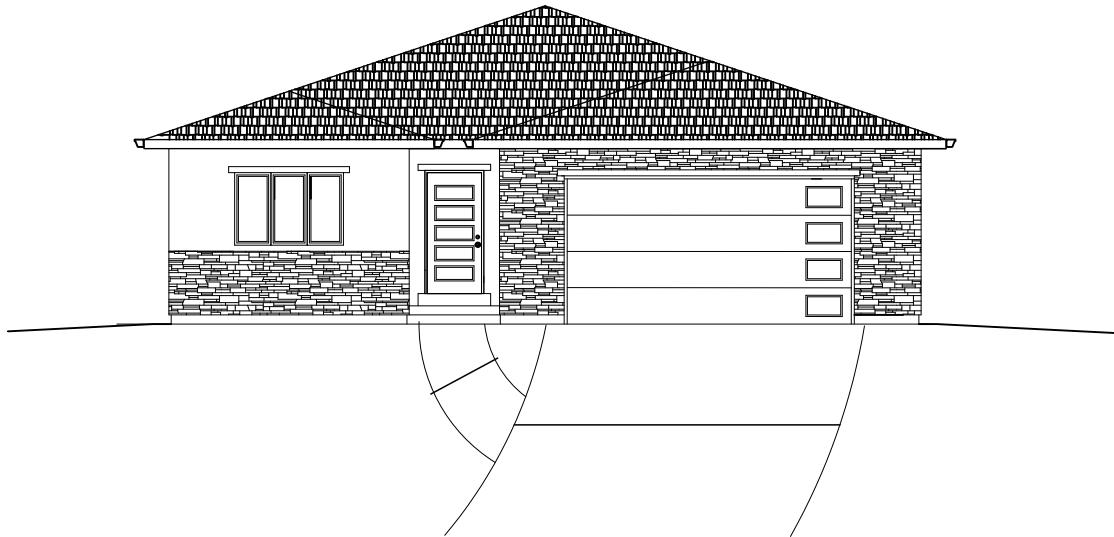

Durango

Stucco Exterior

Main Level: 1500 SF
 Basement Level: 1532 SF
 Upper Level: N/A
 Total: 3032 SF

Bedrooms: 3
 Baths: 2
 Width: 41' 4"
 Depth: 52' 0"