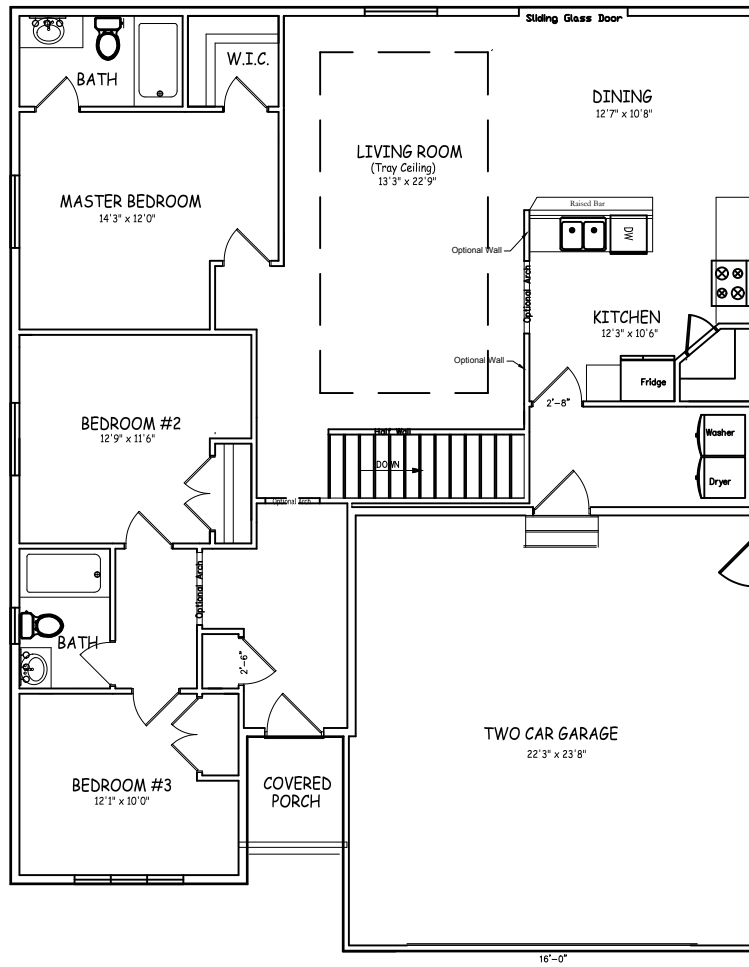

Durango

Stucco Exterior

Main Level: 1500 SF
 Basement Level: 1532 SF
 Upper Level: N/A
 Total: 3032 SF

Bedrooms: 3
 Baths: 2
 Width: 41' 4"
 Depth: 52' 0"