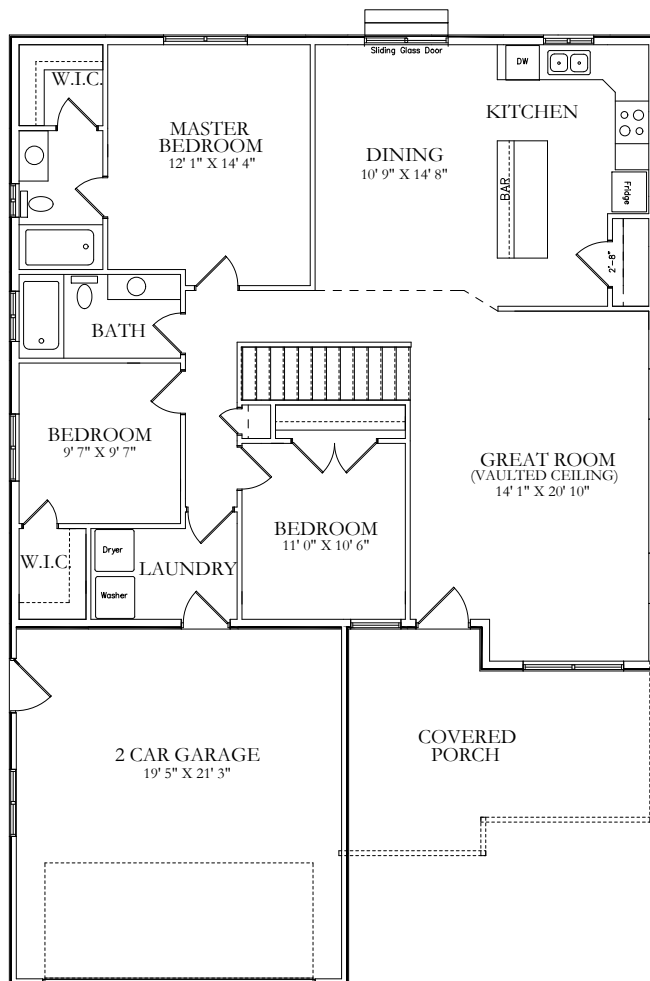

The Denali

Main Level: 1388 SF
Basement Level: 1585 SF
Upper Level: N/A
Total: 2973 SF

Bedrooms: 3
Baths: 2
Width: 38' 9"
Depth: 56' 8"