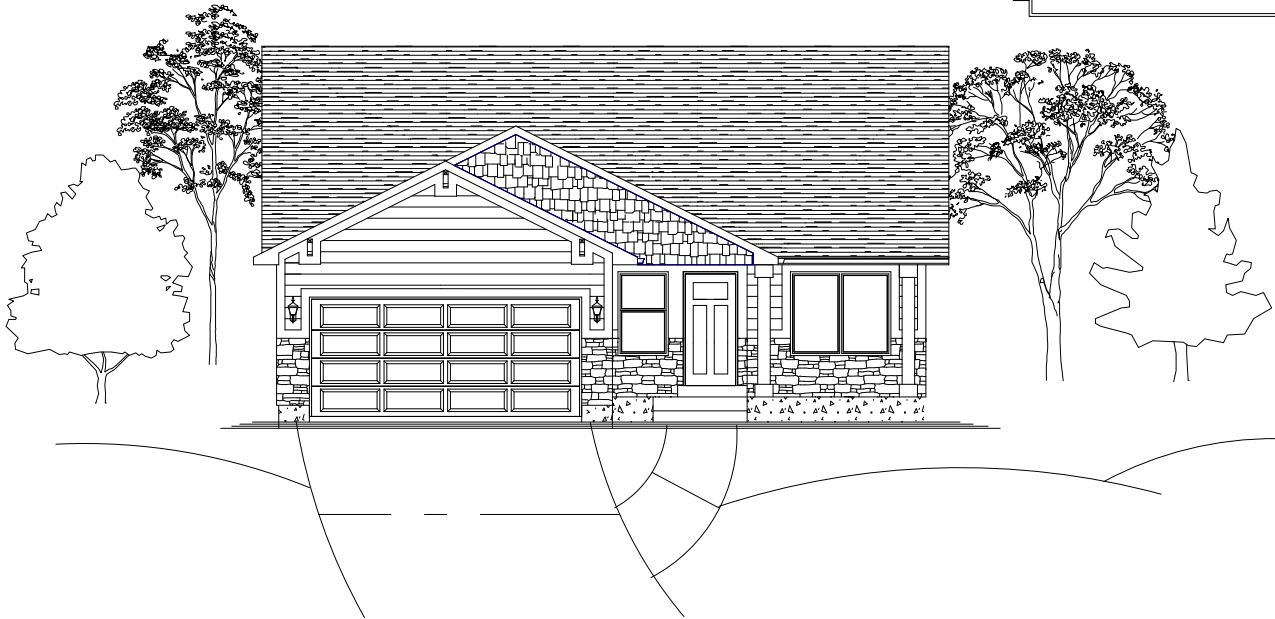

The Denali

Main Level: 1388 SF
Basement Level: 1585 SF
Upper Level: N/A
Total: 2973 SF

Bedrooms: 3
Baths: 2
Width: 38' 9"
Depth: 56' 8"