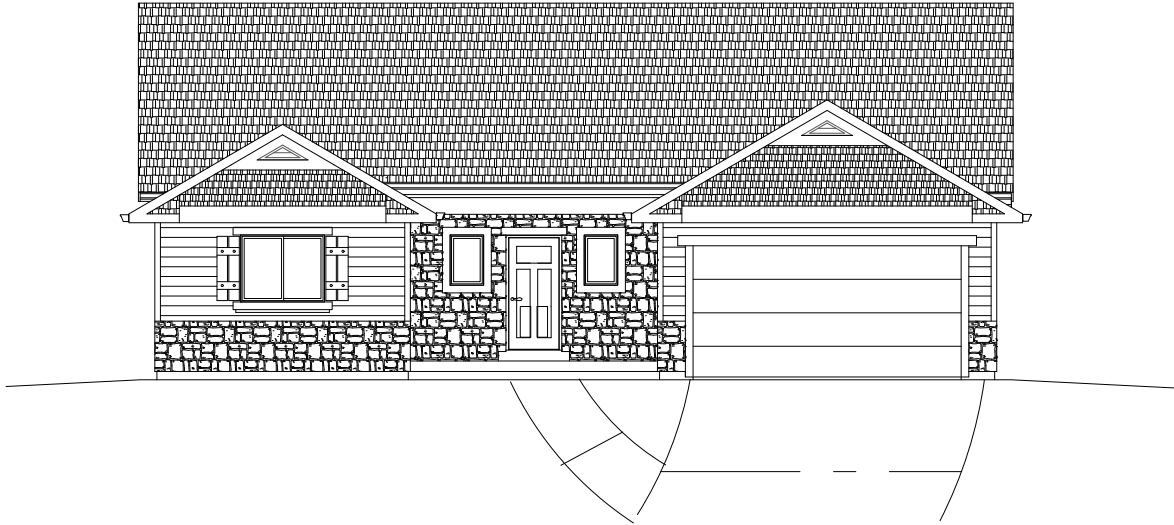

Monticello

Main Level: 1408 SF
Basement Level: 1476 SF
Upper Level: N/A
Total: 2884 SF

Bedrooms: 3
Baths: 2
Width: 50' 0"
Depth: 45' 0"