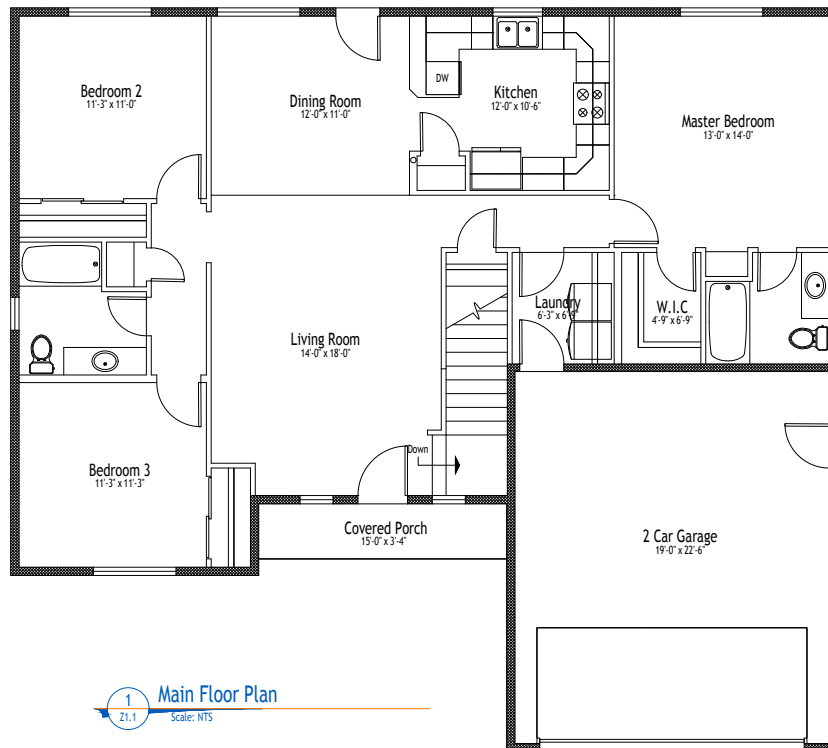

Monticello

Main Level: 1408 SF
Basement Level: 1476 SF
Upper Level: N/A
Total: 2884 SF

Bedrooms: 3
Baths: 2
Width: 50' 0"
Depth: 45' 0"